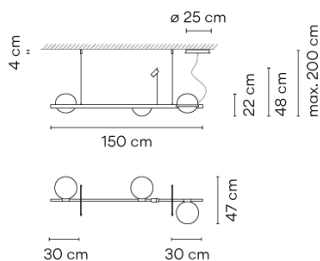

3734

Design By Antoni Arola

Nature takes control of the space. With the pendant lamps the interior ambience takes on a life of its own with the possibility of integrating plants with the lighting compositions.

Model Sheet