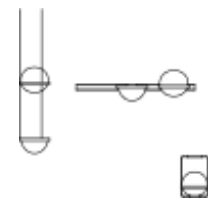

Materials	Profile: Aluminum Diffuser: Blown-glass Flowerpot: PMMA (thermoplastic polymer)
------------------	---

Light source	1 x LED 2W 500mA 2 x LED 4,6W 500mA E
---------------------	---

LED	CRI>90 2700 K
------------	------------------

Packaging	1 Box 1,75 m x 0,33 m x 0,31 m Gross weight 9,46 Net weight 5,95 Vol. 0,179
------------------	---

Lighting effect
General Lighting
Lamp for general lighting that equally distributes the light in all directions.

Photometric Data	
Efficiency	1
Coordinate System	CG
Total Flux	1301.84 lm
Maximum Value	66.04 cd/klm

Other Applications

All of our products come with a five-year warranty. Check our legal terms at www.vibia.com/warranty